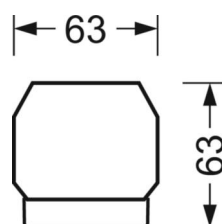

## LIGHTING TECHNOLOGY

Placement	LED, Colour rendering/Light colour CRI ≥ 80 / 4000K
Colour tolerance (MacAdam)	3SDCM
Photobiological safety (Luminaire)	RG1
Nominal luminous flux	8196lm
LED service life	50000h L80/B10 (Tq 35°C)
Luminaire luminous efficiency	154lm/W
Beam angle	95° (C0) / 95° (C90)
UGR lat./long.	21.0 / 21.5

## MECHANICS

Housing colour	traffic white RAL 9016
Dimensions (LxWxH/DxH)	1531mm x 55mm x 33mm
Weight (net)	1.9kg
Type of installation	Mounting rail system installation, Ceiling-mounted mounting rail installation, Ceiling-mounted mounting rail installation on T-system, Pendulum mounting rail assembly on chain, Pendulum mounting rail installation on steel cable

## Dimensions

---

L	1531 mm	Length
B	55 mm	Width
H	33 mm	Height

---