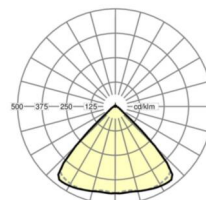

ELECTRICAL ENGINEERING

Controller	Electronic driver DALI2 (1 pcs.)
System output	53W
Mains voltage	230V/50Hz
Circuit breakers (inrush current)	13 pieces/B10, 21 pieces/B16, 21 pieces/C10, 35 pieces/C16
Energy efficiency class/light source	D

LIGHTING TECHNOLOGY

Placement	LED, Colour rendering/Light colour CRI ≥ 80 / 4000K
Colour tolerance (MacAdam)	3SDCM
Photobiological safety (Luminaire)	RG1
Nominal luminous flux	8196lm
LED service life	50000h L80/B10 (Tq 35°C)
Luminaire luminous efficiency	154lm/W
Beam angle	95° (C0) / 95° (C90)
UGR lat./long.	21.0 / 21.5

MECHANICS

Housing colour	traffic white RAL 9016
Dimensions (LxWxH/DxH)	1531mm x 55mm x 33mm
Weight (net)	1.9kg
Type of installation	Mounting rail system installation, Ceiling-mounted mounting rail installation, Ceiling-mounted mounting rail installation on T-system, Pendulum mounting rail assembly on chain, Pendulum mounting rail installation on steel cable

DEEP-LINK

<https://www.regiolux.de/en/article/18510306600>

Reference	LED 8000lm 840
ηLB	100 %
Φ ↓/↑	98 % / 2 %
UGR lat./long.	21.0 / 21.5