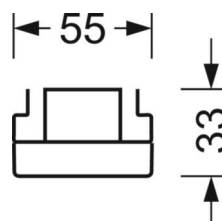

## LIGHTING TECHNOLOGY

Placement	LED, Colour rendering/Light colour CRI ≥ 80 / 4000K
Colour tolerance (MacAdam)	3SDCM
Photobiological safety (Luminaire)	RG1
Nominal luminous flux	8196lm
LED service life	50000h L80/B10 (Tq 35°C)
Luminaire luminous efficiency	154lm/W
Beam angle	95° (C0) / 95° (C90)
UGR lat./long.	21.0 / 21.5

## MECHANICS

Housing colour	traffic white RAL 9016
Dimensions (LxWxH/DxH)	1531mm x 55mm x 33mm
Weight (net)	1.9kg
Type of installation	Mounting rail system installation, Ceiling-mounted mounting rail installation, Ceiling-mounted mounting rail installation on T-system, Pendulum mounting rail assembly on chain, Pendulum mounting rail installation on steel cable

## Dimensions

---

L	1531 mm	Length
B	55 mm	Width
H	33 mm	Height

---